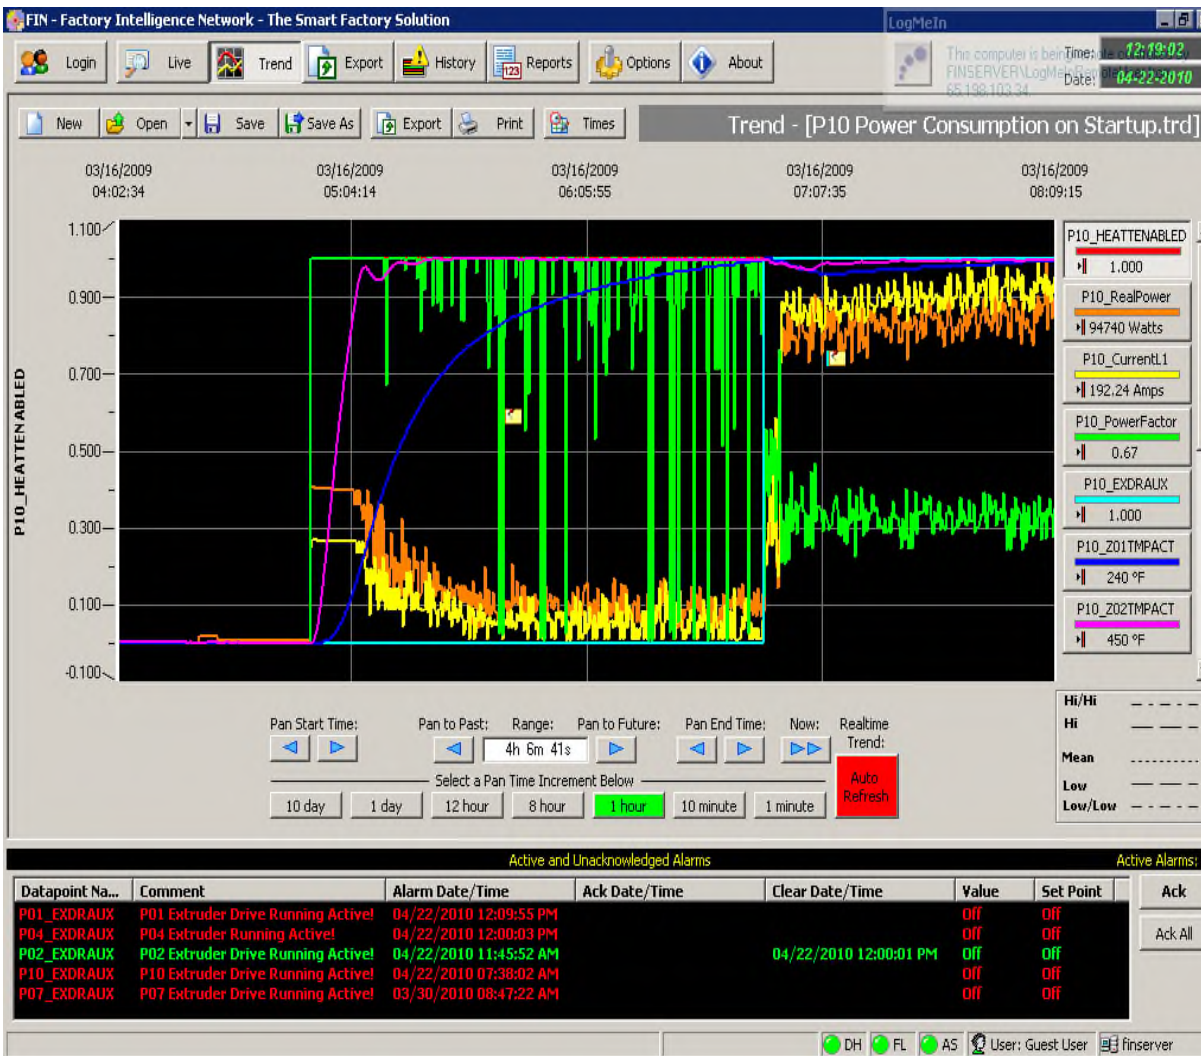

FIN Data Collection

- Developed by ACI in 2001 at customer's request for an ***easy-to-use affordable*** data historian.
- Provides trending, alarming, manual and auto report generation and emailing of custom reports.
- Connectivity to legacy and new equipment using standard protocols and custom driver development.